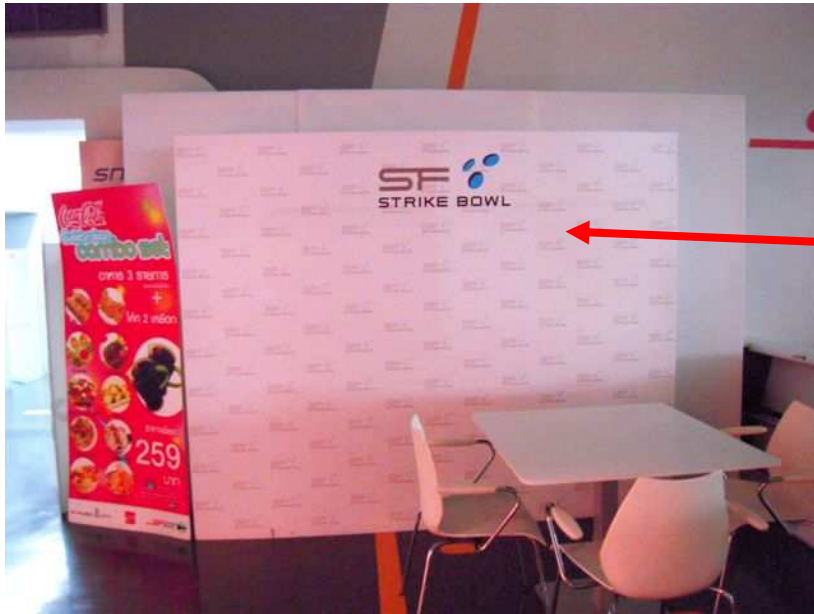

ASEAN+ Community Bowling 2010
24th Jan 2010 1000 am at SF Strike Bowl / the Mall
Bangkapi (4th Floor)

Back drop