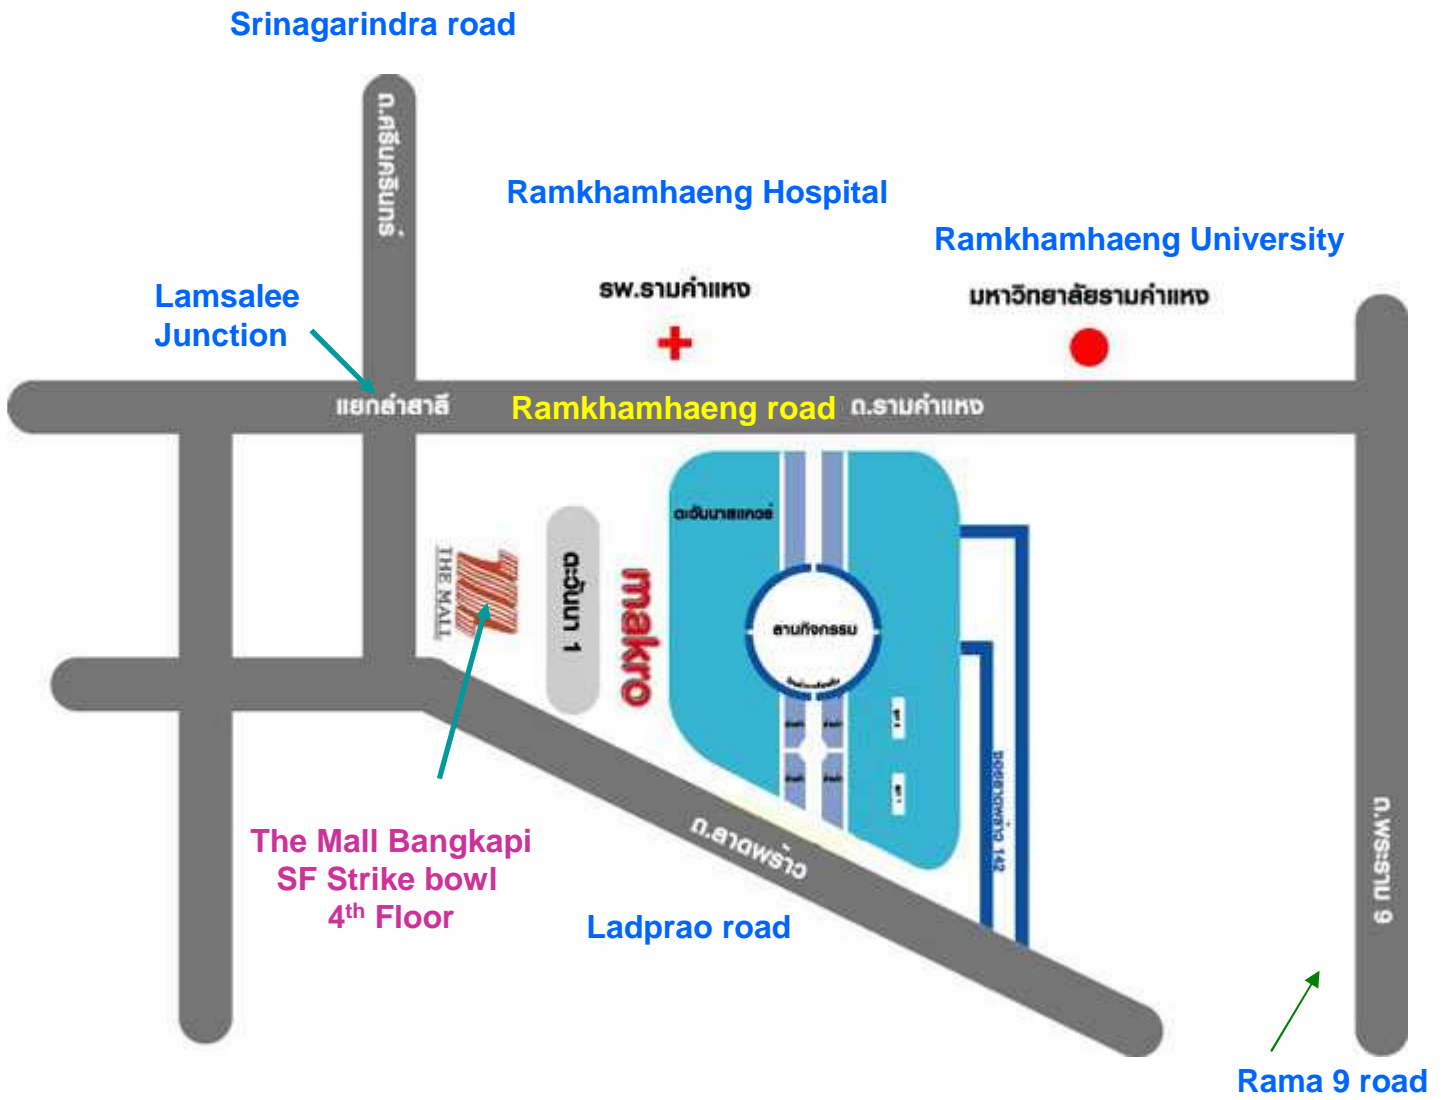

ASEAN+ Community Bowling 2010
24th Jan 2010 1000 am at SF Strike Bowl / the Mall
Bangkapi (4th Floor)

ASEAN+ Community Bowling 2010

24th Jan 2010 1000 am at SF Strike Bowl / the Mall
Bangkapi (4th Floor)

It is advisable to park your vehicle on **3B** parking lots.

Then, walk to the staircase and straight up to the main entrance of **SF Strike Bowl on 4th floor.**

The entrance to **SF Strike Bowl at the Mall Bangkapi on 4th floor**