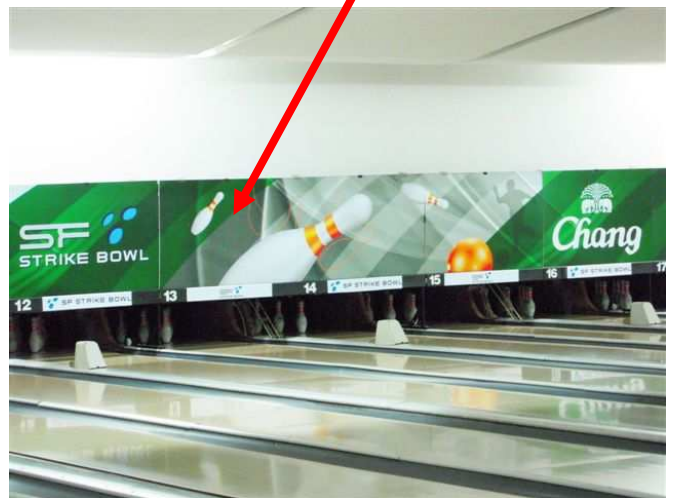

Can put signage